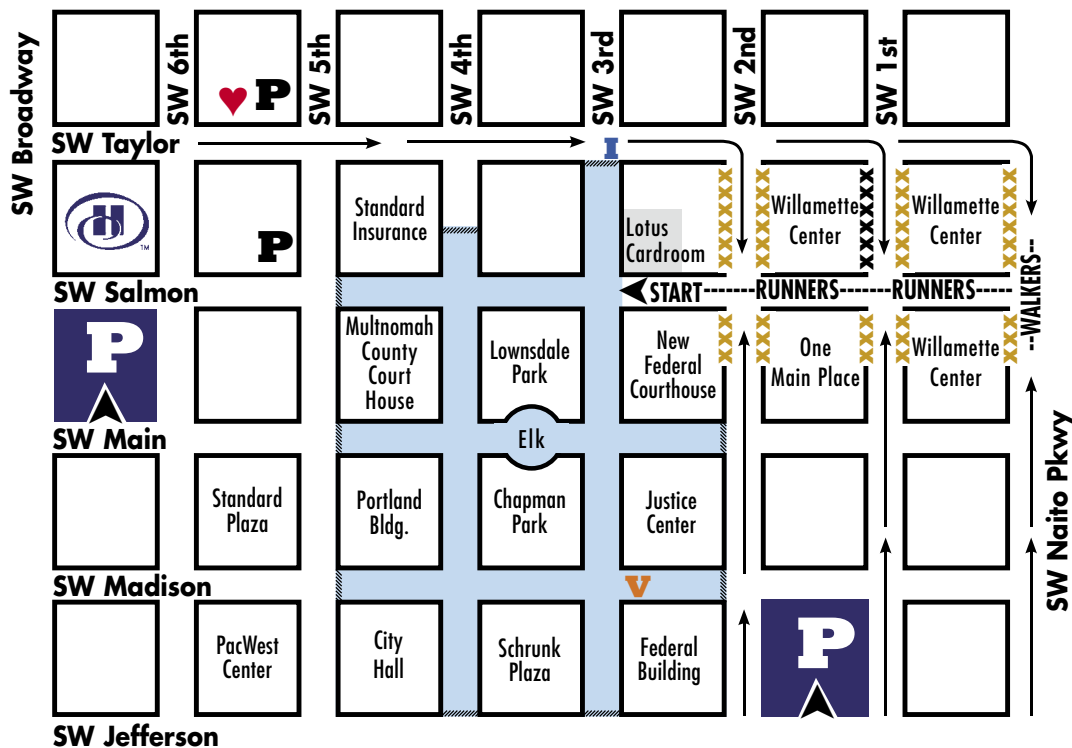

Marathon Start: Getting There

The Portland Marathon Run/Walk starts at 7:00 a.m. (wheelchairs 6:59 a.m.) at SW Salmon and SW 3rd Ave., with a lineup extending back to SW Naito Parkway. Move toward the start area along Taylor. Then enter by way of SW 2nd (runners only), SW 1st (slower runners), and SW Naito Pkwy. (walkers only). Please plan to line up according to your pace or predicted finish time. There will be pace banners to help you. Note that runners will have green bibs and walkers will have purple bibs. Please adhere to the lineup protocol as stated above and also shown on the map below. Additionally, the start process will be in a wave format by sections from the front of

the lineup to the back. Remember, your time will be accurate because of the chip! Be sure your timing chip is attached to your shoe per instructions given. **Remember: NO CHIP—NO TIME!**

Clothing storage drop-off and pick-up will be located near SW 1st and SW 2nd on Salmon. Look for the signs and the green balloons. Porta-potties will also be located on 2nd and 1st avenues, on either side of Salmon, and also on SW Naito Pkwy. (see map)

Good Luck and Have a Great Marathon Experience!

2008 PORTLAND MARATHON START AREA MAP

-  Hilton Portland & Executive Tower: Official Hotel and Race Headquarters: Packet Pick-up and Sports Authority Sports & Fitness Expo – Oct. 3rd & 4th. Post-race party – Oct. 5th, award distributions begins at 11:30 a.m.
-  Start – SW Salmon at 3rd, follow runner/walker lineup protocol
-  Direction of entry to start area
-  Public Parking Garage Sites

-  Check-in for volunteers (orange balloons)
-  Information Booth / Lost & Found (blue balloons)
-  Port-a-potties (yellow balloons)
-  Shaded area indicates NO STREET ACCESS prior to completion of all event starts.
-  Pasta Party: Oct. 4, 5-8 p.m., 545 SW Taylor, Hilton Salon Ballroom in the Executive Tower