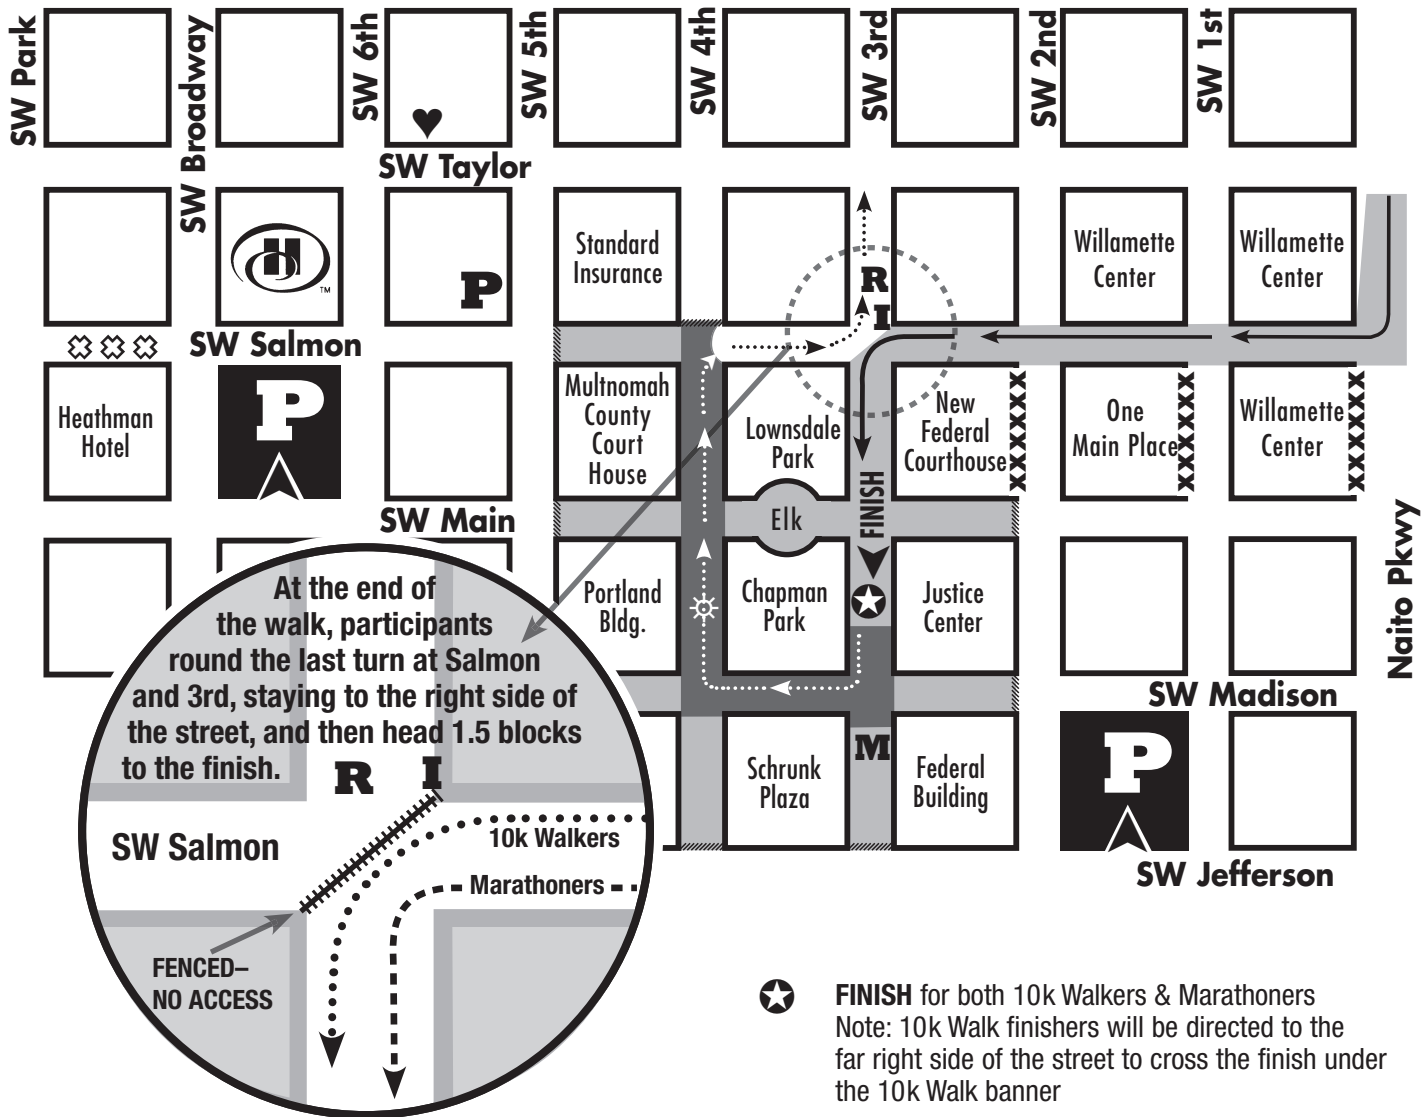

# PORTLAND MARATHON 10K WALK FINISH AREA & SHUTTLE PICKUP

☒☒☒ Shuttle Buses to the 10k Walk Start begin running from the Salmon side of the Heathman Hotel at 7:30 a.m. Buses run continuously until approximately 12 Noon.

Hilton Portland & Executive Tower: Official Hotel and Race Headquarters: Packet Pick-up/Sports & Fitness Expo—Oct. 2nd & 3rd. Post-race party, 11:30 a.m. Oct. 4th; Award Announcements 1:00 p.m.

Light shaded area indicates SECURE MARATHON AREA—NO STREET ACCESS

Pasta Party: Oct. 3, 5-8 p.m., 545 SW Taylor Hilton Salon Ballroom in the Executive Tower.