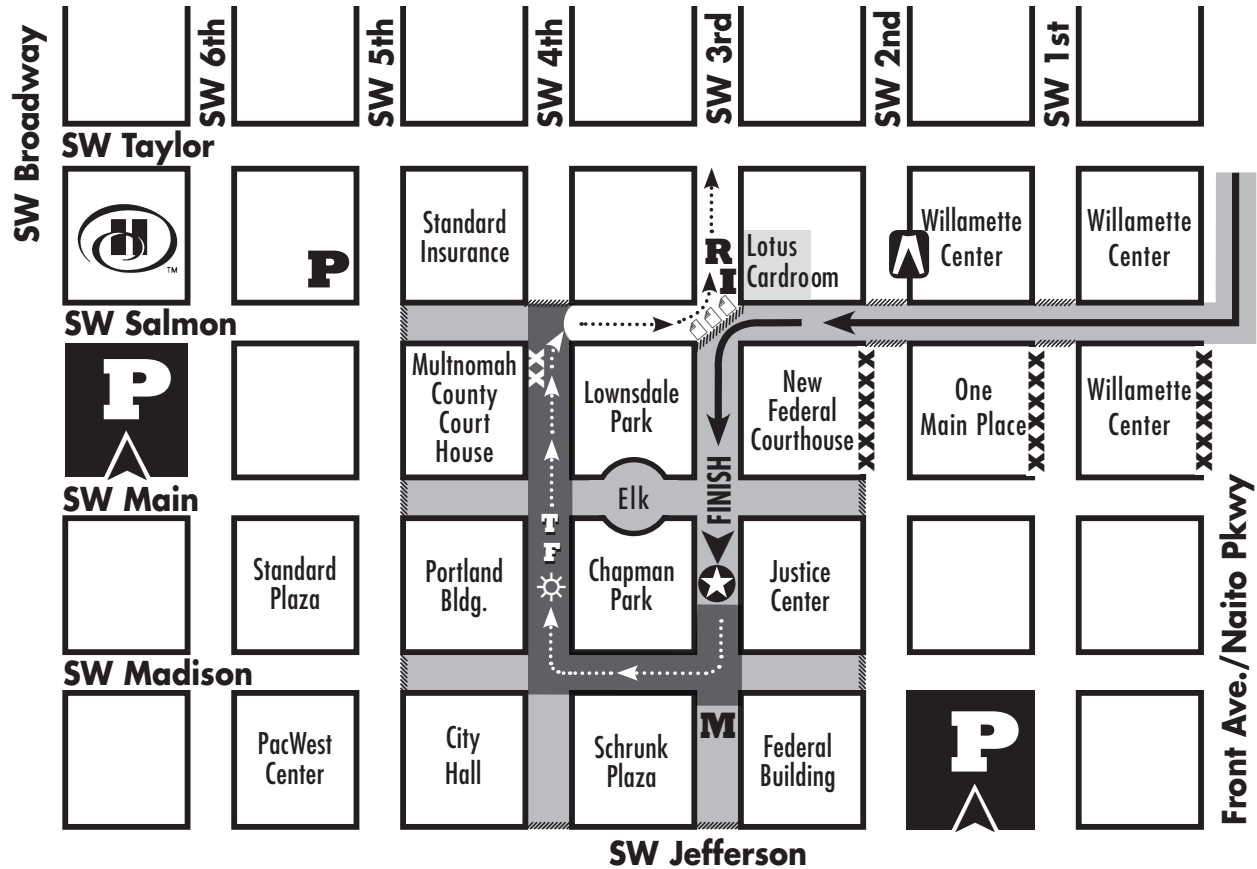

# PORTLAND MARATHON FINISH AREA

After crossing the finish and receiving your medal and space blanket, proceed through to the food area and enjoy! Once you've replenished with food and beverages, you'll pick up your finisher shirt, and also receive a rose, pin, and tree seedling. And you'll have the opportunity to get your photo taken at the Flashpro Victory Stand. You'll then exit the finish area at the corner of SW 4th and SW Salmon. (Note: There is no re-entry.)

Meet your family and friends in the reunion area located on SW 3rd between SW Salmon and SW Taylor. Alphabet letters from A-Z will be posted so that family members and friends can wait for you by the first letter of your last name. Remember to pick up your warm-ups (if any) at our clothing storage located between Salmon and Taylor on SW 1st (runners and walkers). Look for the signs and green balloons.

- Finish route for Marathon
- Porta-potties
- SECURE MARATHON AREA, NO STREET ACCESS
- Darker shading indicates area restricted to Marathon finishers only.
- Marathon Finisher procession line (Receive medal & space blanket, proceed through food line, and then along 4th to get your photo taken, pick up finisher shirt, rose, pin and tree seedling. Exit the finish area at 4th and Salmon. (no re-entry once you exit))
- FlashPro – “victory stand” photos
- Results posted on diagonal fencing wall at 3rd and Salmon (Note: if you placed in your division, awards distribution begins at 11:30 a.m. at the Hilton for 1st-15th place finishers in each age division. Please bear in mind that not all awards may be available by 11:30 as they are subject to the finalization of finisher results.)
- Info Booth: On the northeast corner of 3rd and Salmon.
- Finisher Shirt Pick-up
- Medical Tent
- Reunion Area: On SW 3rd between Salmon and Taylor
- Tree seedlings
- Clothing pick-up for Runners AND Walkers.